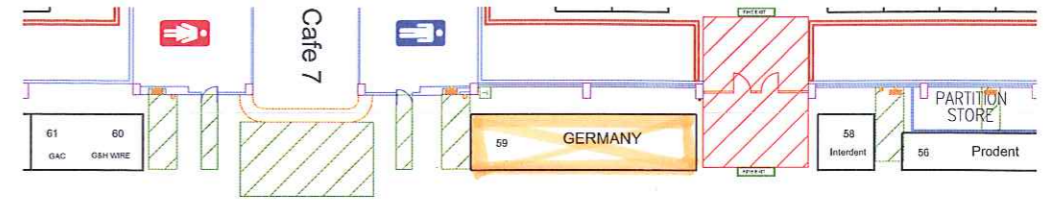

Ground Level

Key

- 1 Dubai Majlis
- 2 Al Wasl Majlis
- 3 The Majlis
- 4 Al Multaqua Ballroom
- 5 Al Wasl Press Room
- Convention Gate Reception
- Exhibition Gate Reception

Deutschland = 900 qm
Halle 7