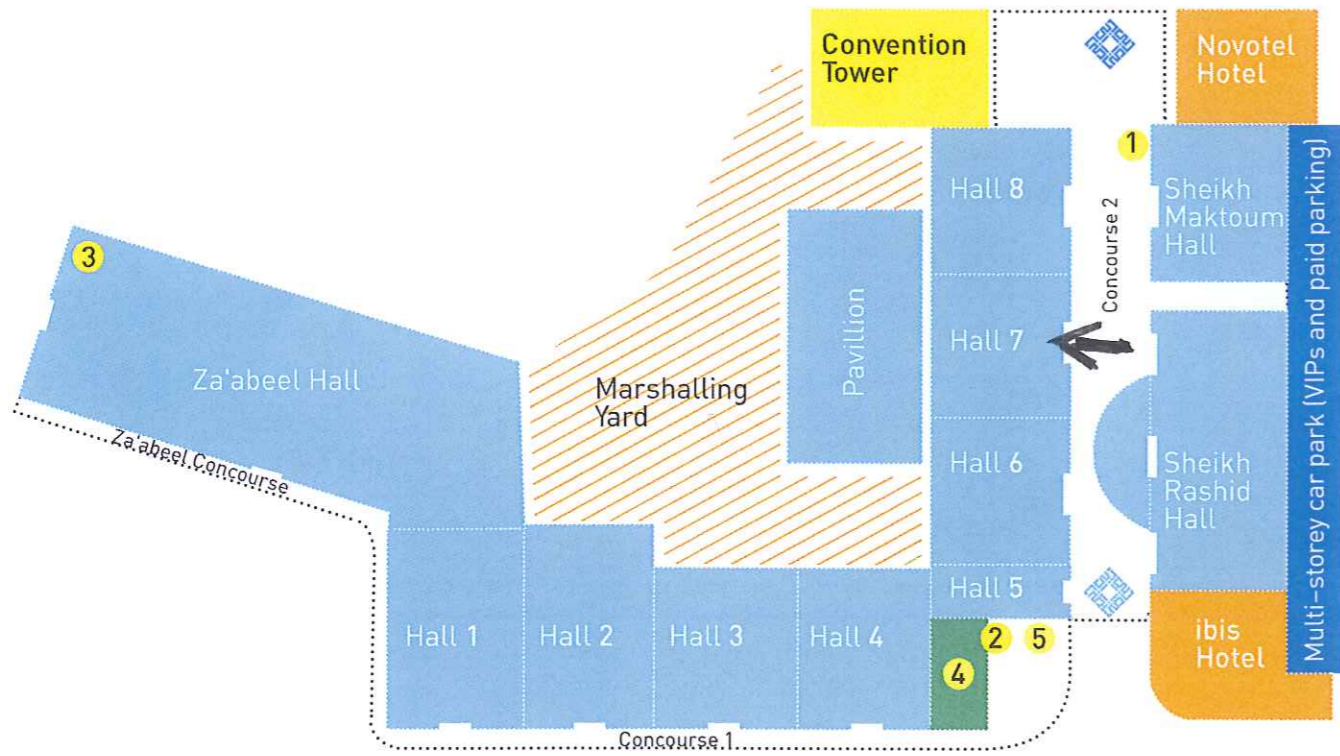

Ground Level

Key

- 1 Dubai Majlis
- 2 Al Wasl Majlis
- 3 The Majlis
- 4 Al Multaqua Ballroom
- 5 Al Wasl Press Room
- Convention Gate Reception
- Exhibition Gate Reception

Deutschland = 900 qm
Halle 7