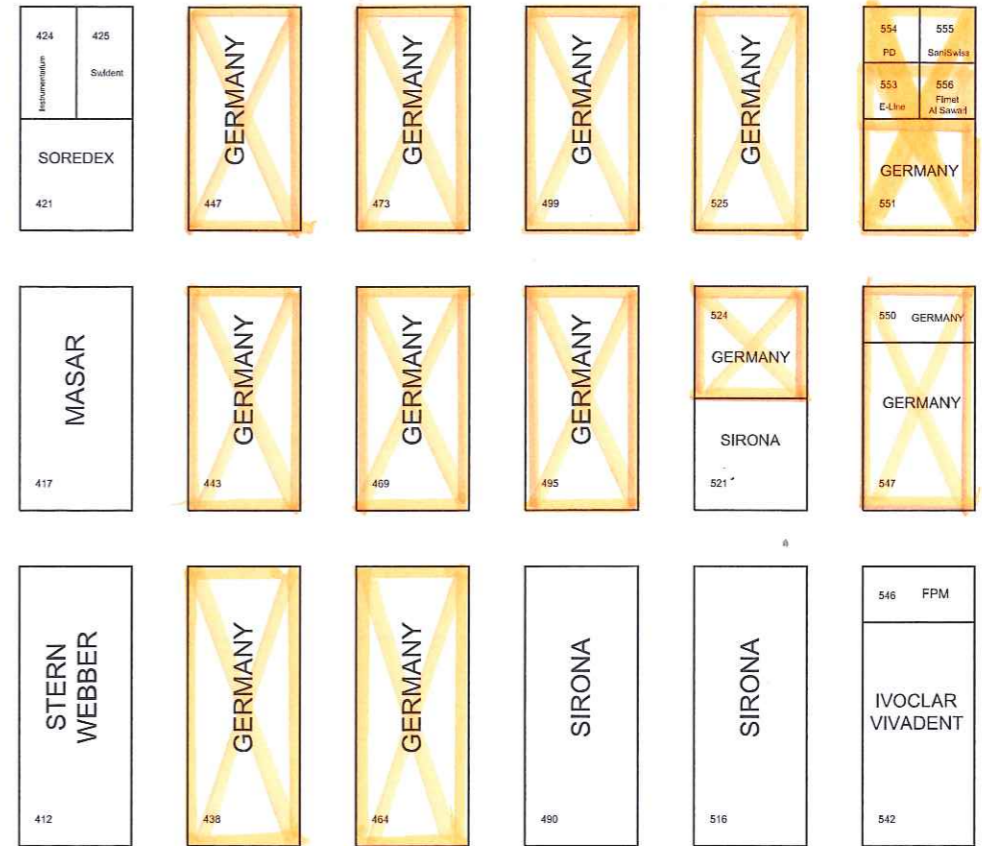

Ground Level

Key

- 1 Dubai Majlis
- 2 Al Wasl Majlis
- 3 The Majlis
- 4 Al Multaqua Ballroom
- 5 Al Wasl Press Room
- Convention Gate Reception
- Exhibition Gate Reception

Deutschland = 900 qm
Halle 7