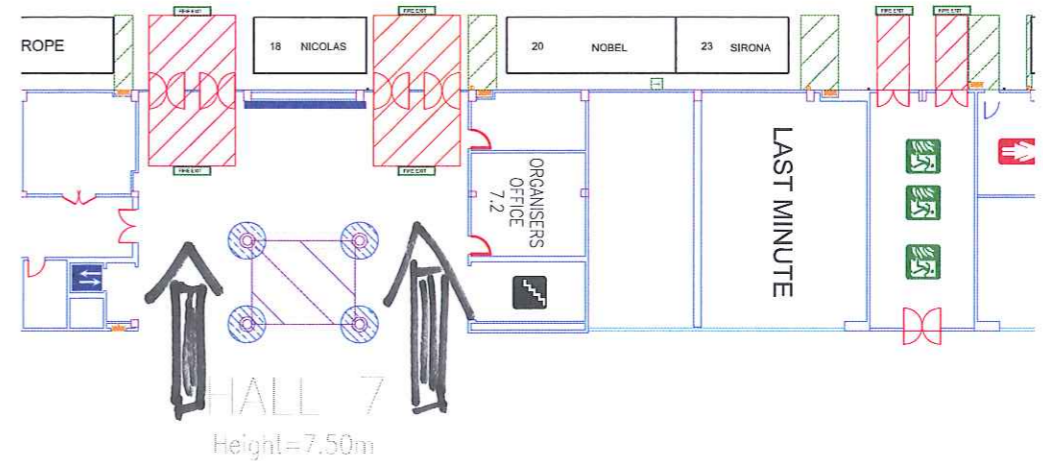

Ground Level

Key

- 1 Dubai Majlis
- 2 Al Wasl Majlis
- 3 The Majlis
- 4 Al Multaqua Ballroom
- 5 Al Wasl Press Room
- Convention Gate Reception
- Exhibition Gate Reception

Deutschland = 900 qm
Halle 7